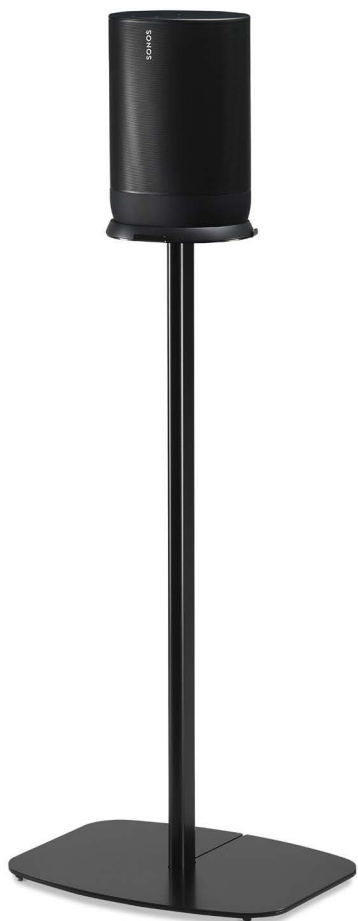

## SM-FS Floor Stand for Sonos Move

The perfect place to charge and listen to the Sonos Move. The speaker is held securely, and is easily removed when you want to take it outside.

- Bespoke design securely holds the Sonos Move and the charging base
- Sonos Move can be charged while on the floor stand
- Sonos Move easily removed when you want to take it outside
- Positions the speaker at ideal height for seated listening
- Quick and easy assembly
- Includes adjustable carpet spikes and rubber feet for wood/tiled floors
- Clever cable management to keep things tidy
- Constructed from steel and aluminium
- Designed and manufactured in the UK

Product Code	<b>FLXSMFS1051</b>			
UPC Number	<b>5057964001821</b>			
UK, European and US (SRP)	<b>£149.99</b>	<b>€149.99</b>	<b>\$149.99</b>	
Millimetres / Kilograms	Height	Width	Depth	Weight
Product Size	??	??	??	<b>4.68</b>
Millimetres / Kilograms	Length	Width	Height	Weight
Retail Carton	<b>675</b>	<b>290</b>	<b>65</b>	<b>5.45</b>
Carton Contents	<b>1 x floor stand and instructions</b>			
Outer Carton Quantity	<b>4</b>	Country of Manufacture	<b>UK</b>	