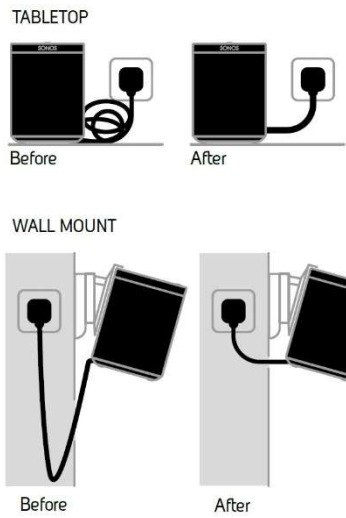

FLEXSON SHORT POWER CABLES FOR SONOS PLAY:1

- Bespoke design for SONOS PLAY:1
- Only 35cm long
- Perfect for kitchens, tabletops and wall mounting
- Available in black or white to match SONOS PLAY:1
- Eliminates unnecessary cable clutter